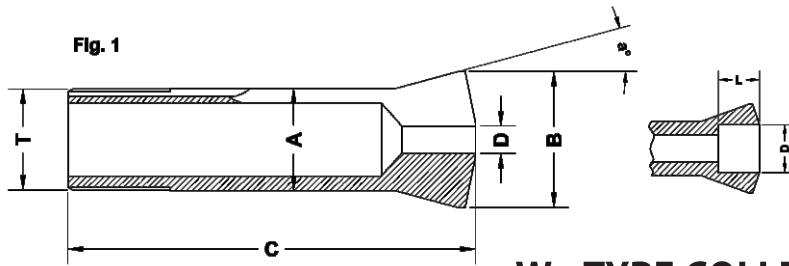

W - Type Collet

W - TYPE COLLETS

All Dimension are in mm - Unless Otherwise Specified

Part Nr.	Guiding Dia	Major Dia	Total Length	Thread	Nose Length	Angle	Figure	Length	Capacity
									D Min - Max
	ØA	ØB	C	T	E	a°		L	
SW10/001	10	14	43.6	Ø9.83x0.833 <) 45°/5°	-	15°	1	-	1.00...6.70
								15	6.71...8.00
								6	8.01...8.50
								5	8.51...9.00
								4	9.01...9.50
								3	9.51...10.00
SW12/002	12	16	46	Ø11.75x1.25 <) 45°/5°	-	15°	1	-	1.00...8.00
								17	8.01...10.00
								6	10.01...10.50
								5	10.51...11.00
								4	11.01...11.50
								3	11.51...12.00
SW12/93108	12	16	52	Ø11.75x1.25 <) 45°/5°	8.8	15°	2	-	1.00...8.00
								24	8.01...10.00
SW15/003	15	20.2	58.3	Ø14.75x1.25 <) 45°/5°	-	15°	1	-	1.00...10.70
								22	10.71...12.70
								9.5	12.71...13.00
								8.5	13.01...13.50
								7.5	13.51...14.00
								6.5	14.01...14.50
								5.5	14.51...15.00
								4.5	15.01...15.50
3.5	15.51...16.00								
SW15/93285	15	20.2	67	Ø14.75x1.25 <) 45°/5°	12	15°	2	-	1.00...10.20
								22	10.21...12.70
SW20/004	20	26.3	73	Ø19.7x1.666 <) 45°/5°	-	15°	1	-	1.00...14.50
								28	14.51...16.00
								13.5	16.01...16.50
								13	16.51...17.00
								12.2	17.01...17.50
								11.5	17.51...18.00
								10.7	18.01...18.50
								10	18.51...19.00
								8.7	19.01...19.50