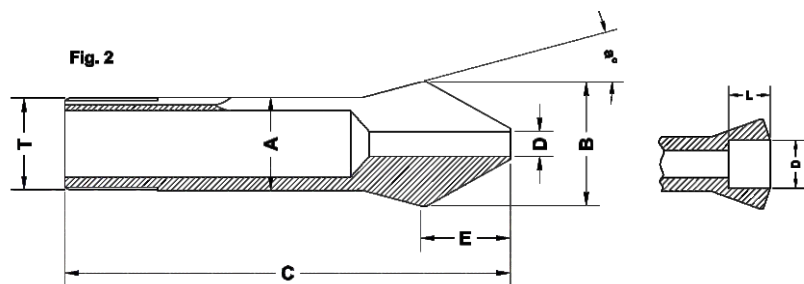

W - Type Collet

W - TYPE COLLETS

All Dimension are in mm - Unless Otherwise Specified

Part Nr.	Guiding Dia	Major Dia	Total Length	Thread	Nose Length	Angle	Figure	Length	Capacity
									D Min - Max
	ØA	ØB	C	T	E	a°		L	
SW20/004	20	26.3	73	Ø19.7x1.666 (<) 45°/5°	-	15°	1	7.5	19.51...20.00
								6.5	20.01...20.50
								5.5	20.51...21.00
								4.7	21.01...21.50
								4	21.51...22.00
								3	22.01...22.50
								2	22.51...23.00
SW20/92744	20	26.3	84.5	Ø19.7x1.666 (<) 45°/5°	15.5	15°	2	-	1.00...13.00
								41	13.01...16.00
SW25/005	25	33.7	97.6	Ø24.7x15f" (<) 45°/5°	-	15°	1	-	1.00...19.05
								35	19.06...21.00
								16.5	21.01...21.50
								16	21.51...22.00
								15.7	22.01...22.50
								15.5	22.51...23.00
								15	23.01...23.50
								14.5	23.51...24.00
								13.5	24.01...24.50
								12.5	24.51...25.00
								11.5	25.01...25.50
								10.5	25.51...26.00
								9.5	26.01...26.50
								8.5	26.51...27.00
7.5	27.01...27.50								
6.5	27.51...28.00								
5.5	28.01...28.50								
4.5	28.51...29.00								
SW25/92872	25	33.7	112.2	Ø24.7x15f" (<) 45°/5°	19.7	15°	2	-	1.00...19.05
								50	19.06...21.00
SW31.75/842	31.75	37.4	87	Ø31.4x20f" (<) 60°	-	10° 3'	1	-	1.00...25.19
								40	25.20...27.99
								10	28.00...28.99
								7	29.00...29.99
								4	30.00...31.00